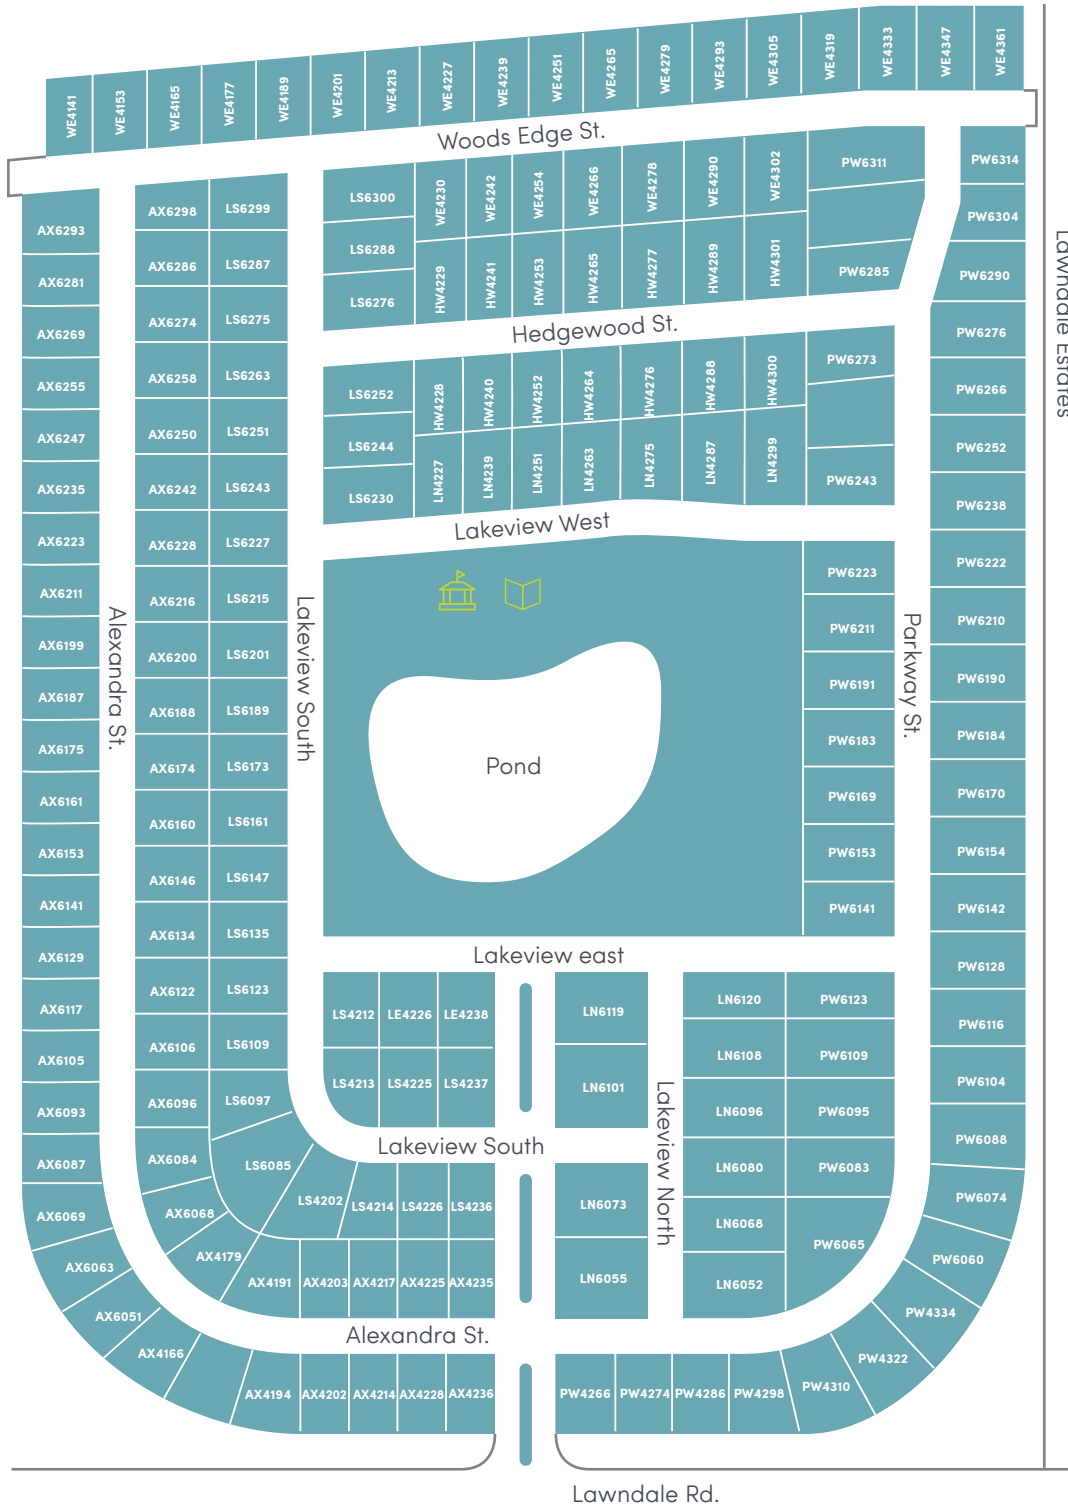

Lakeview Estates on Lawndale

Lawndale Estates

4231 Lawndale Road
Saginaw, MI 48603

T : 989.791.9780

Visit us online at:
yescommunities.com

Number of sites: 186

- Amenities:
- Clubhouse
 - Library
 - Gated